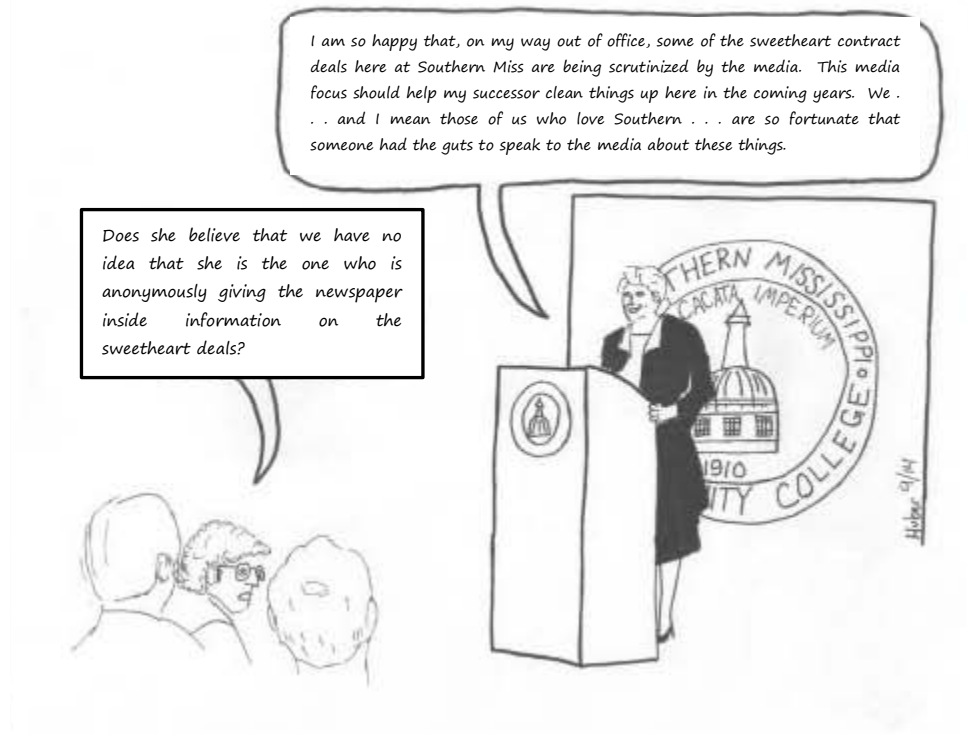

Martha's Podium

An Editorial Cartoon Series from USMNEWS.net

Martha's Podium is an editorial cartoon series from USMNEWS.net that borrows from cartoons that appeared in *The Student Printz* during the Martha Saunders administration of USM.